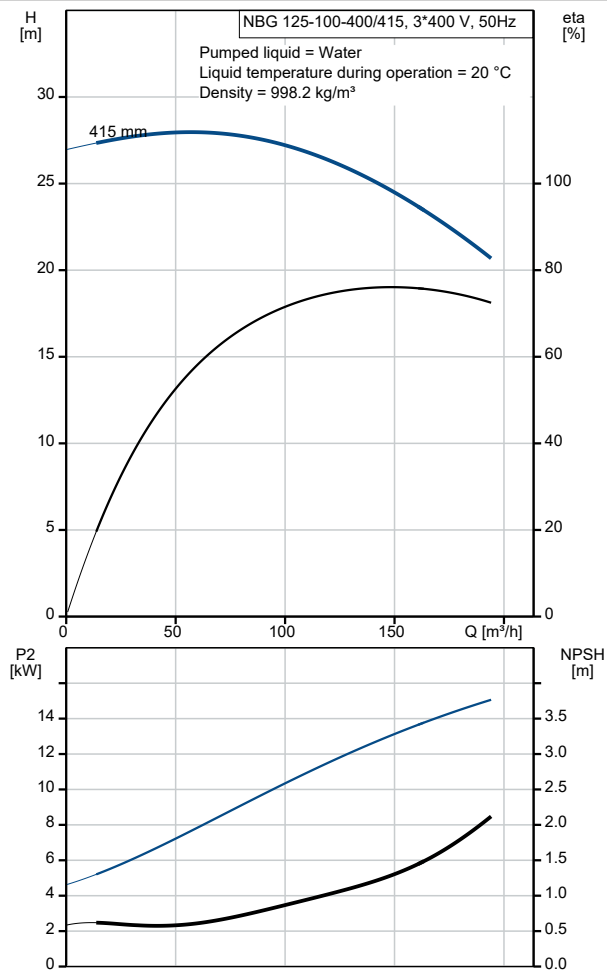

Description	Value
General information:	
Product name:	NBG 125-100-400/415 BAF2AESBAQEOW5
Product No:	On request
EAN number:	On request
Technical:	
Pump speed on which pump data are based:	980 rpm
Rated flow:	147.6 m ³ /h
Rated head:	24.5 m
Actual impeller diameter:	415 mm
Nominal impeller diameter:	400
Shaft seal arrangement:	Single
Shaft diameter:	42 mm
Code for shaft seal:	BAQE
Curve tolerance:	ISO9906:2012 3B
Pump version:	A
Bearing design:	Standard
Materials:	
Pump housing:	Cast iron
Pump housing:	EN-GJL-250
Pump housing:	ASTM class 35
Wear ring:	Brass
Impeller:	Cast iron
Impeller:	EN-GJL-200
Impeller:	ASTM class 30
Internal pump house coating:	CED
Material code:	A
Code for rubber:	E
Shaft:	Stainless steel
Shaft:	EN 1.4301
Shaft:	AISI 304
Installation:	
t max amb:	60 °C
Maximum operating pressure:	16 bar
Pipe connection standard:	EN 1092-2
Size of inlet connection:	DN 125
Size of outlet connection:	DN 100
Pressure rating for connection:	PN 16
Bearing lubrication:	Grease
Pump housing with feet:	Yes
Support block (Yes/No):	N
Connect code:	F2
Liquid:	
Pumped liquid:	Water
Liquid temperature range:	0 .. 120 °C
Selected liquid temperature:	20 °C
Density:	998.2 kg/m ³
Electrical data:	
Motor type:	180L
IE Efficiency class:	IE3
Rated power - P2:	15 kW
Mains frequency:	50 Hz
Rated voltage:	3 x 380-415D/660-690Y V
Rated current:	32.0-29.0/18.2 A
Starting current:	760 %
Cos phi - power factor:	0.80
Rated speed:	980 rpm
Efficiency:	IE3 91,5%
Number of poles:	6