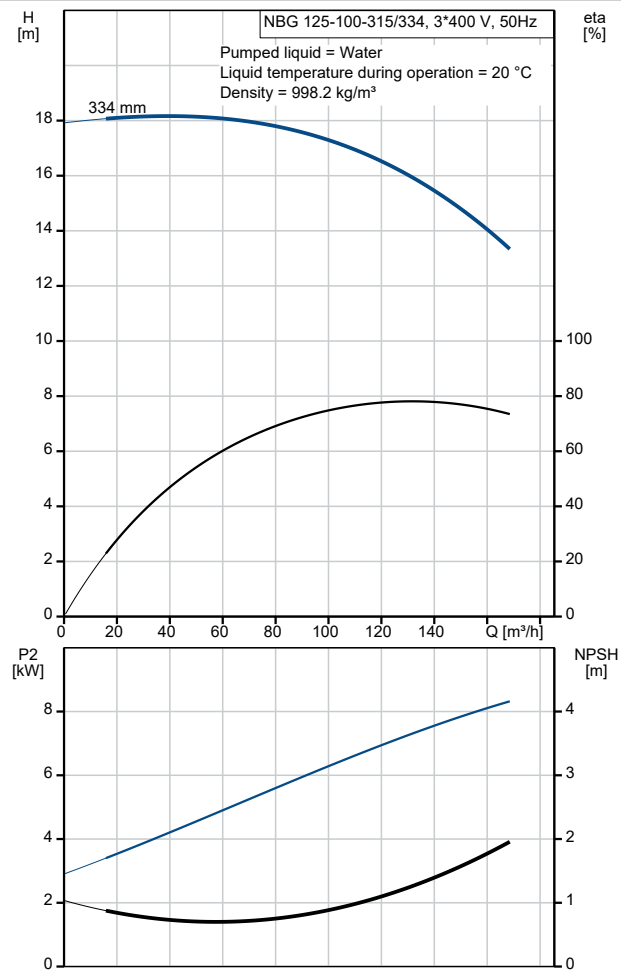

Description	Value
General information:	
Product name:	NBG 125-100-315/334 AAF2AESBAQENW5
Product No:	On request
EAN number:	On request
Technical:	
Pump speed on which pump data are based:	980 rpm
Rated flow:	130.3 m ³ /h
Rated head:	15.72 m
Actual impeller diameter:	334 mm
Nominal impeller diameter:	315
Shaft seal arrangement:	Single
Shaft diameter:	42 mm
Code for shaft seal:	BAQE
Curve tolerance:	ISO9906:2012 3B
Pump version:	A
Bearing design:	Standard
Materials:	
Pump housing:	Cast iron
Pump housing:	EN-GJL-250
Pump housing:	ASTM class 35
Wear ring:	Brass
Impeller:	Cast iron
Impeller:	EN-GJL-200
Impeller:	ASTM class 30
Internal pump house coating:	CED
Material code:	A
Code for rubber:	E
Shaft:	Stainless steel
Shaft:	EN 1.4301
Shaft:	AISI 304
Installation:	
t max amb:	60 °C
Maximum operating pressure:	16 bar
Pipe connection standard:	EN 1092-2
Size of inlet connection:	DN 125
Size of outlet connection:	DN 100
Pressure rating for connection:	PN 16
Bearing lubrication:	Grease
Pump housing with feet:	Yes
Support block (Yes/No):	N
Connect code:	F2
Liquid:	
Pumped liquid:	Water
Liquid temperature range:	0 .. 120 °C
Selected liquid temperature:	20 °C
Density:	998.2 kg/m ³
Electrical data:	
Motor type:	160L
IE Efficiency class:	IE3
Rated power - P2:	11 kW
Mains frequency:	50 Hz
Rated voltage:	3 x 380-420D/660-690Y V
Rated current:	25,9-23,4/13,8 A
Starting current:	659 %
Cos phi - power factor:	0.71
Rated speed:	980 rpm
Efficiency:	IE3 90,9%
Number of poles:	6