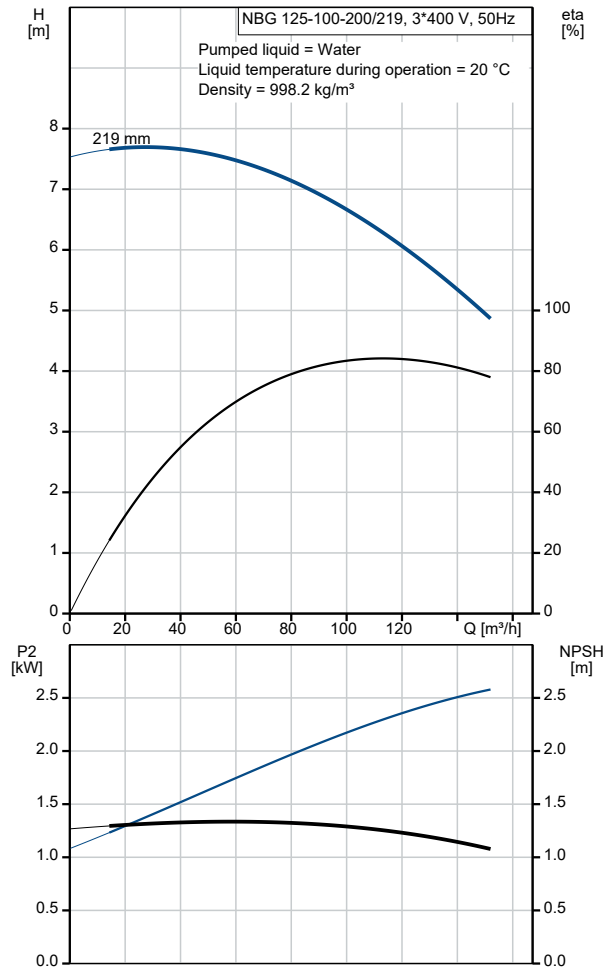

Description	Value
General information:	
Product name:	NBG 125-100-200/219 AAF2AESBAQEJW5
Product No:	On request
EAN number:	On request
Technical:	
Pump speed on which pump data are based:	980 rpm
Rated flow:	122.8 m ³ /h
Rated head:	5.92 m
Actual impeller diameter:	219 mm
Nominal impeller diameter:	200
Shaft seal arrangement:	Single
Shaft diameter:	32 mm
Code for shaft seal:	BAQE
Curve tolerance:	ISO9906:2012 3B2
Pump version:	A
Bearing design:	Standard
Materials:	
Pump housing:	Cast iron
Pump housing:	EN-GJL-250
Pump housing:	ASTM class 35
Wear ring:	Brass
Impeller:	Cast iron
Impeller:	EN-GJL-200
Impeller:	ASTM class 30
Internal pump house coating:	CED
Material code:	A
Code for rubber:	E
Shaft:	Stainless steel
Shaft:	EN 1.4301
Shaft:	AISI 304
Installation:	
t max amb:	60 °C
Maximum operating pressure:	16 bar
Pipe connection standard:	EN 1092-2
Size of inlet connection:	DN 125
Size of outlet connection:	DN 100
Pressure rating for connection:	PN 16
Bearing lubrication:	Grease
Pump housing with feet:	Yes
Support block (Yes/No):	N
Connect code:	F2
Liquid:	
Pumped liquid:	Water
Liquid temperature range:	0 .. 120 °C
Selected liquid temperature:	20 °C
Density:	998.2 kg/m ³
Electrical data:	
Motor type:	132S
IE Efficiency class:	IE3
Rated power - P2:	3 kW
Mains frequency:	50 Hz
Rated voltage:	3 x 220-240D/380-415Y V
Rated current:	12.5-12.5/7.25 A
Starting current:	604 %
Cos phi - power factor:	0.69
Rated speed:	980 rpm
Efficiency:	IE3 86,2%
Number of poles:	6