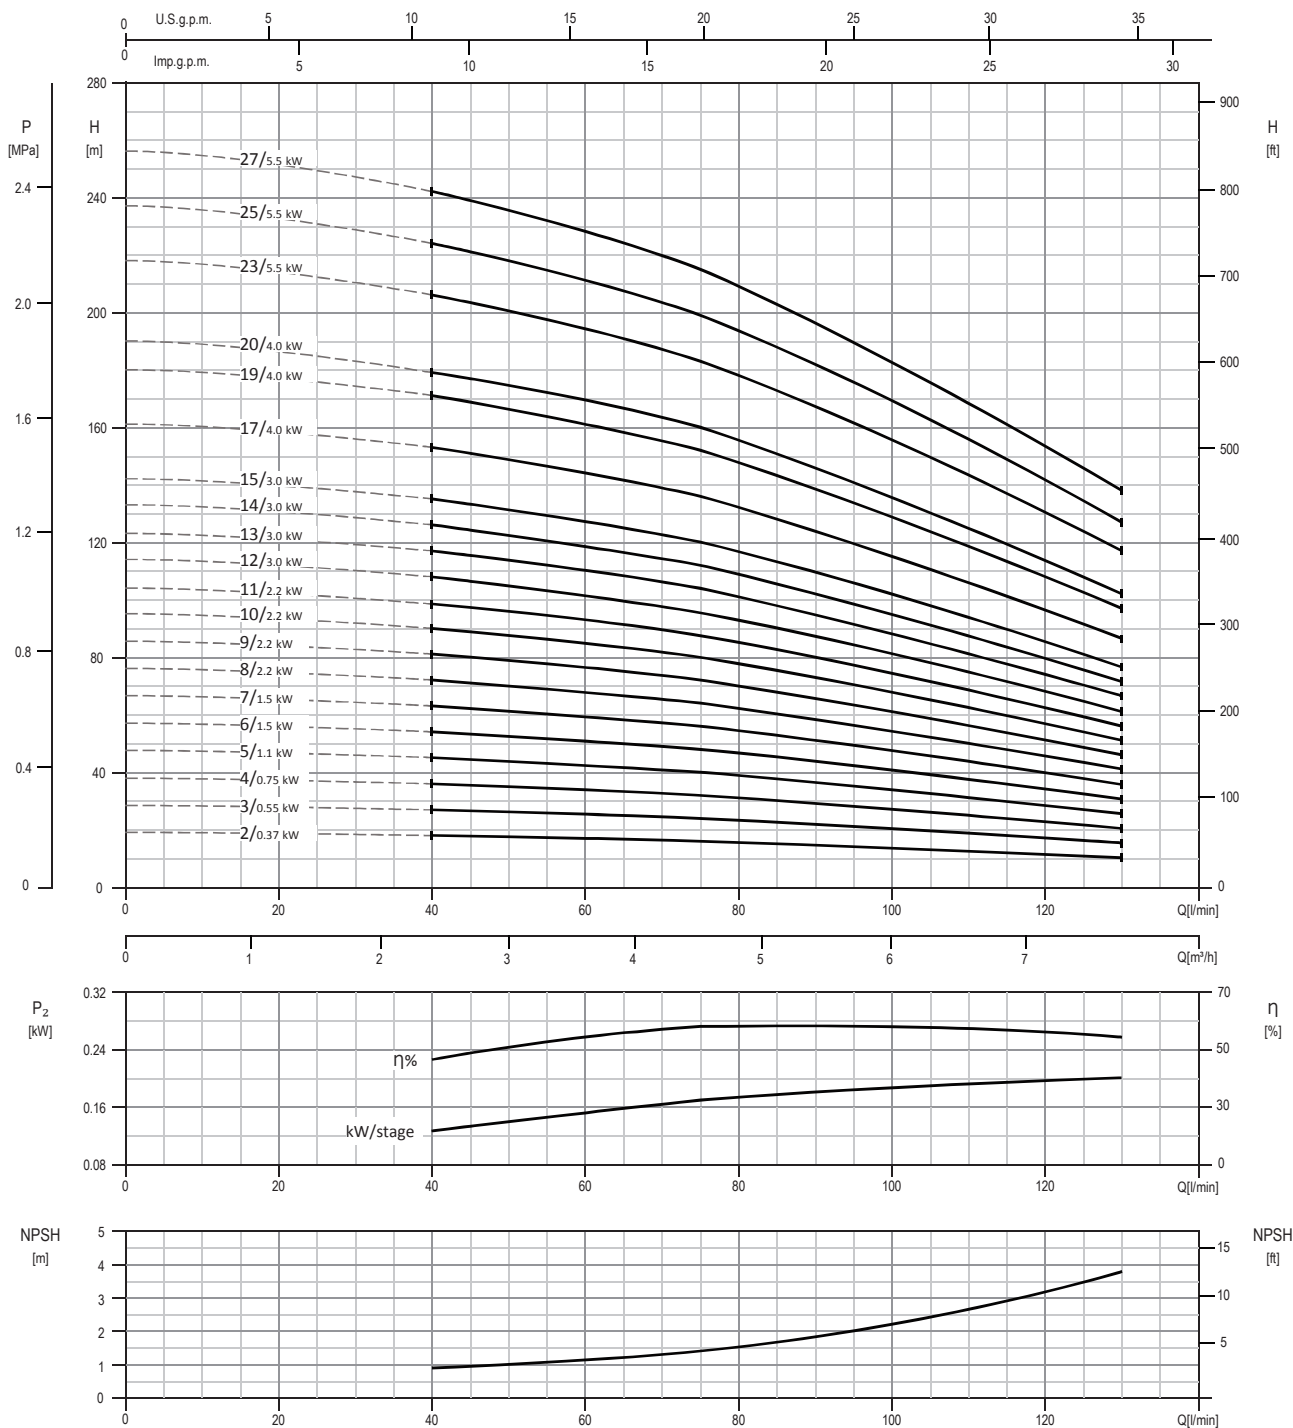

PERFORMANCE CURVE  
EVMSG5

Test standard: ISO 9906:2012 - Grade 3B