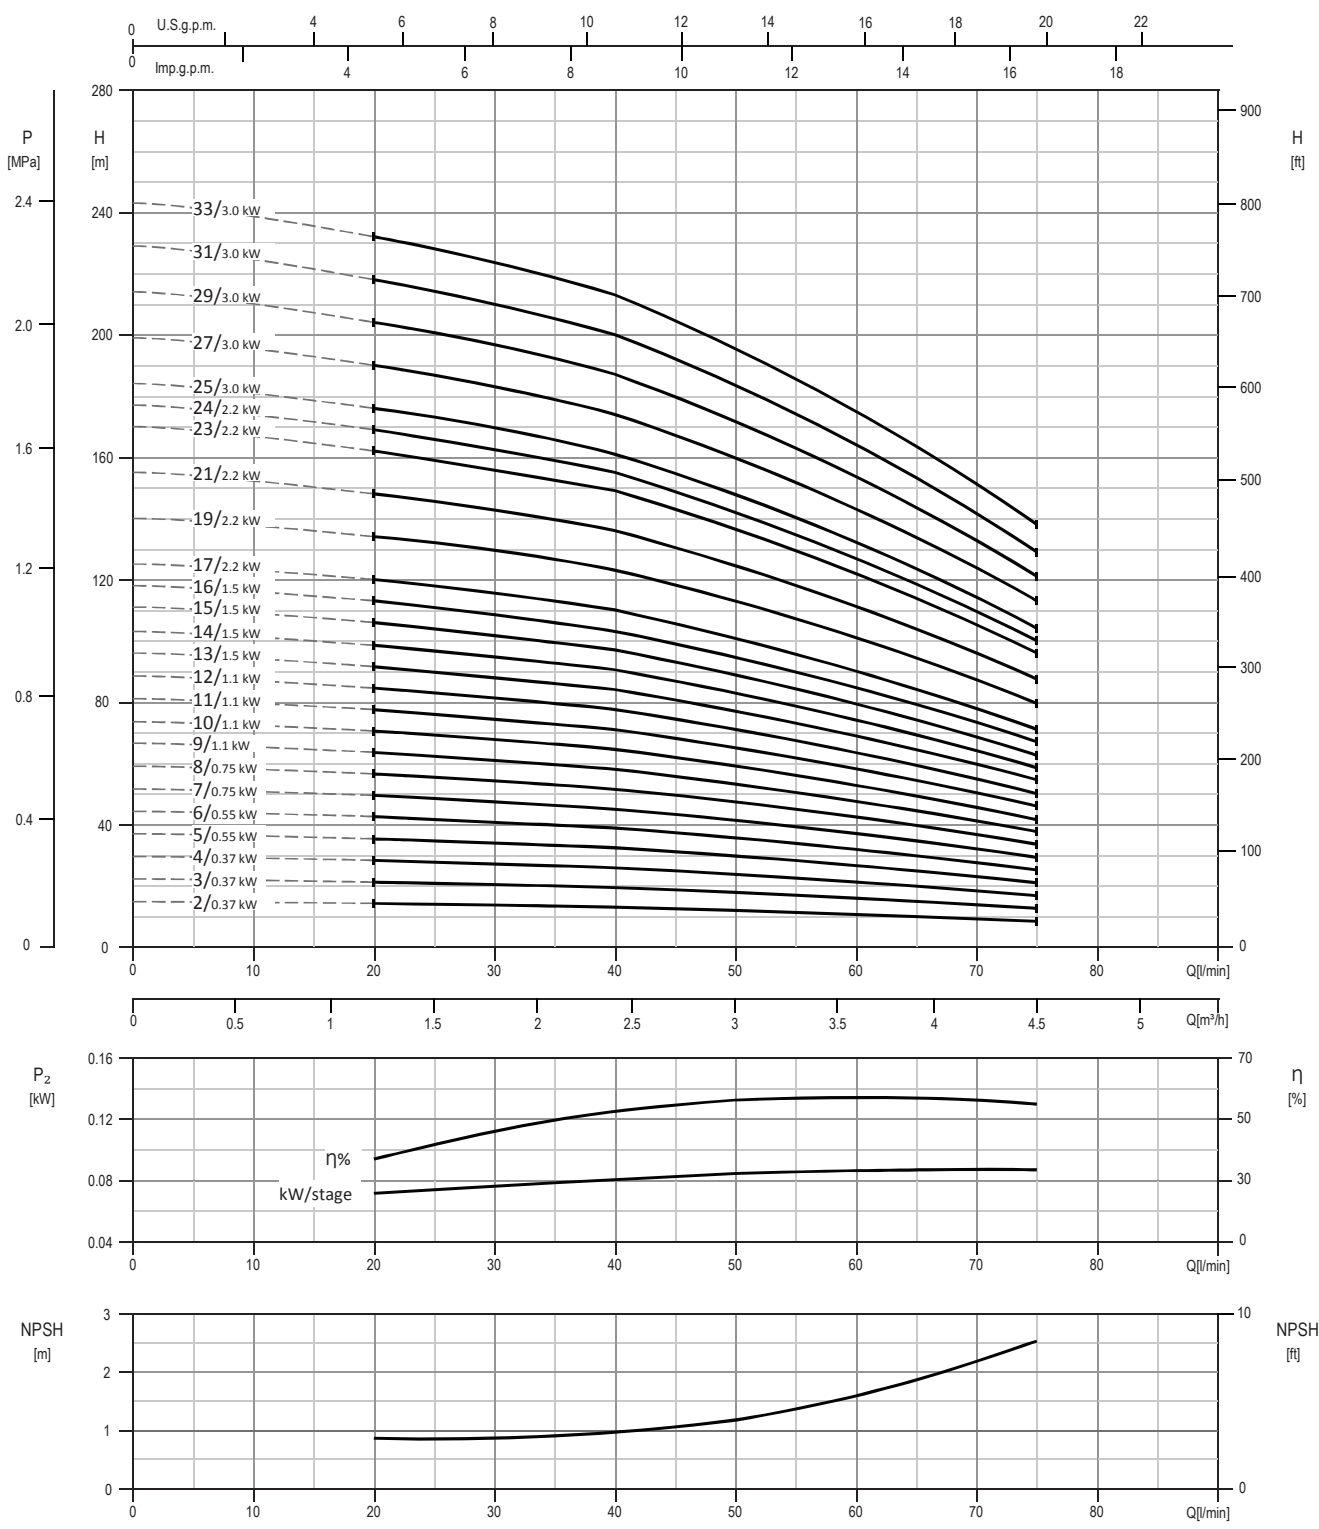

PERFORMANCE CURVE
EVMSG3

Test standard: ISO 9906:2012 - Grade 3B